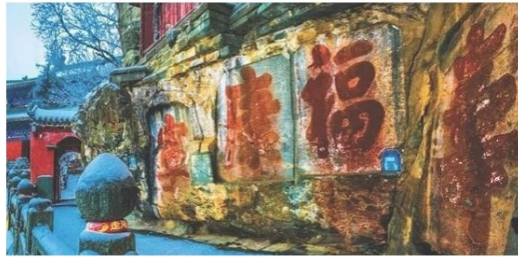

**The 19th Annual China Trip**  
**Wu Dang Mountain Special**  
**Oct. 23 - Nov. 2, 2025**

**Every Heart  
needs  
tranquil  
moments in  
a beautiful  
place**

Wu Dang Mountain is the home of the Tao with its complex temples in breathtaking mountain scenery. In this special trip, we'll intensively train "Wu Dang Free Palms 武当逍遥掌" and practice Tao Meditation with the Priest of Wu Tang Mountain Chen Li Sheng