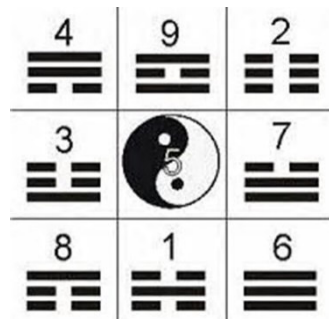

Frank Allen - Ba Gua Zhang, Qi Gong and Tai Chi:

*Frühbucherpreis bei Anmeldung bis 20.03.2025

Mittwoch 18:30 – 21:00	5 Elemente Theorie im Xing Yi		60.-*/70.-€
Donnerstag 18:30 – 21:00	Ba Gua-Kampfstrategien und -techniken		60.-*/70.-€
Freitag 16:00 – 18:30 19:00 – 21:00	Taoistische Meditation Selbstverteidigung		120.-*/140.-€
Samstag 10:00 - 17:30	9 Paläste: morgens Ritual vorbereiten nachmittags Ritual durchführen		120.-*/140.-€
Sonntag 10:00 – 16:30	Innere Alchemie		120.-*/140.-€

Internal Alchemy

A meditation practice for longevity based on the classic internal alchemy of the complete reality school of taoism. The bases oft he practice is the hundred character tablet of ancestor Lu Dong Bin and sage Chan San Feng's commentaries on ancestor Lu's tablet.